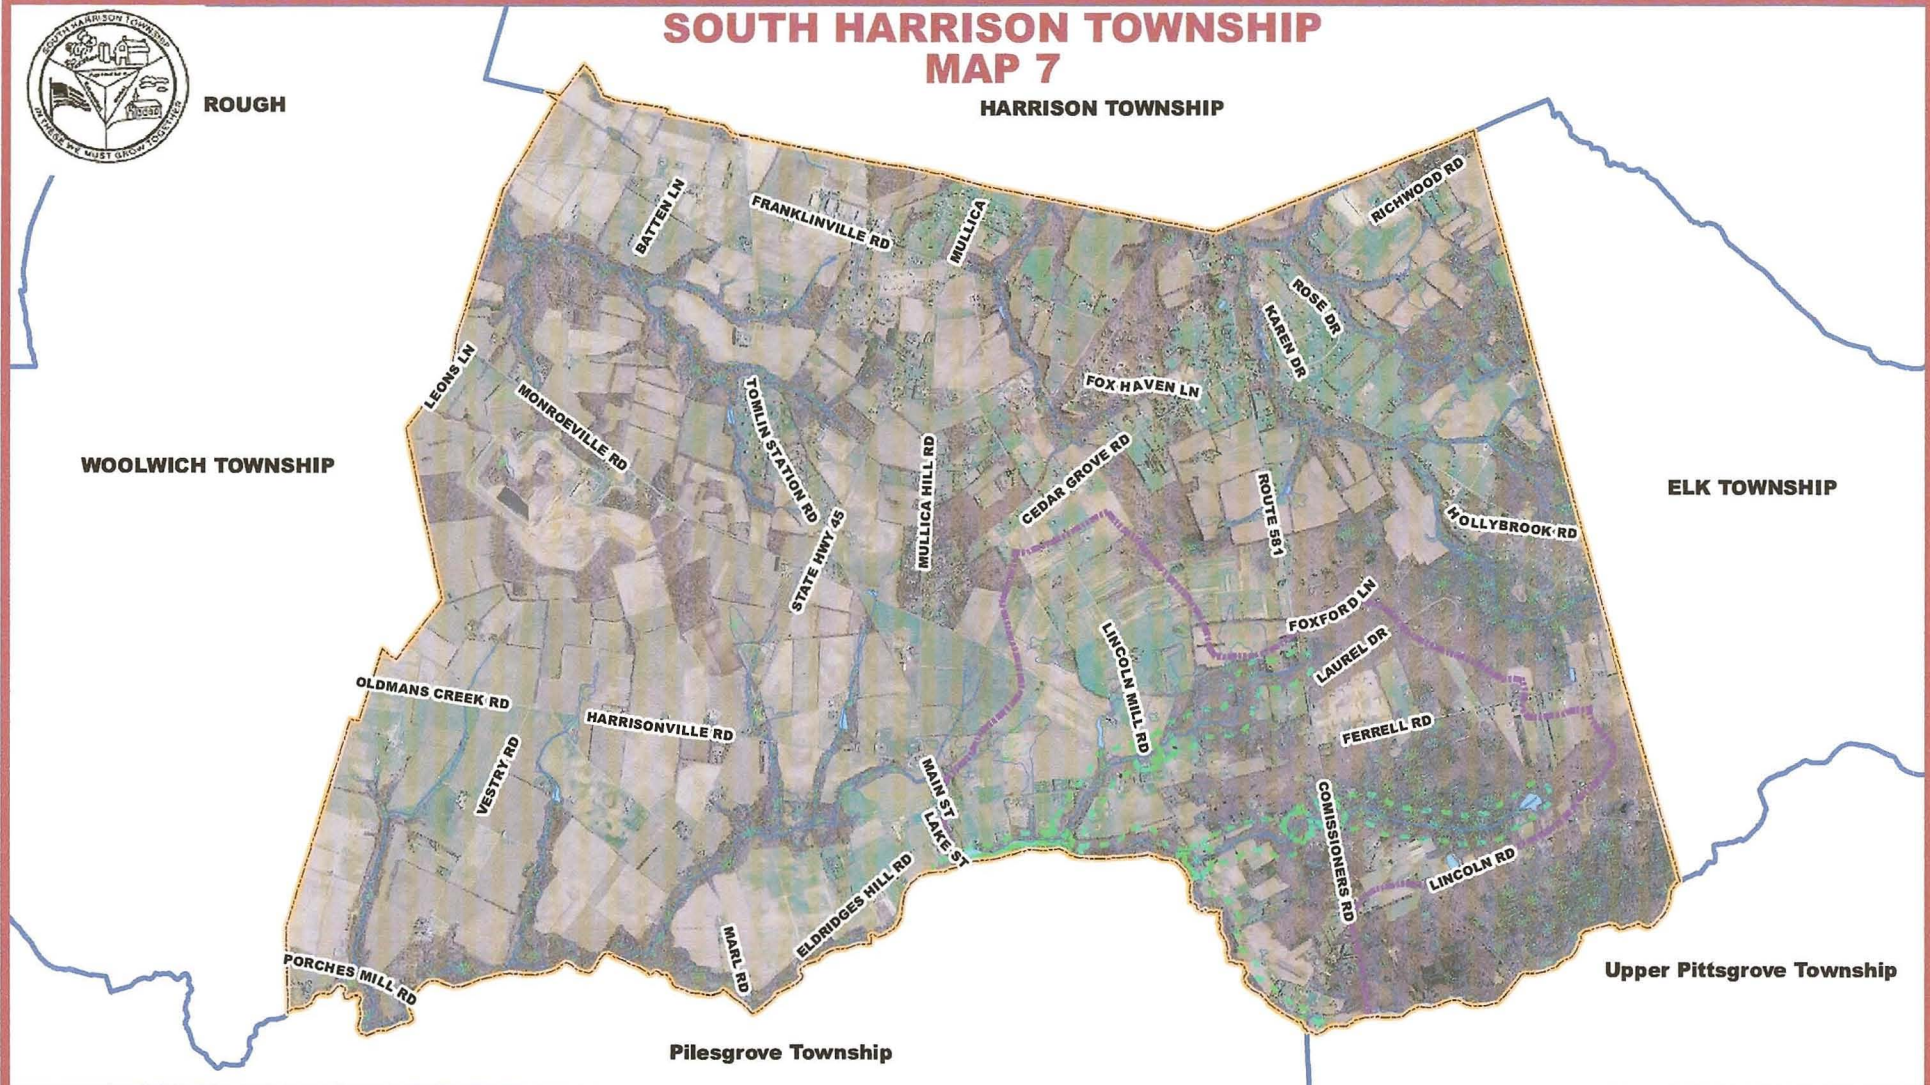

ROUGH

SOUTH HARRISON TOWNSHIP MAP 7

HARRISON TOWNSHIP

WOOLWICH TOWNSHIP

ELK TOWNSHIP

Upper Pittsgrove Township

Pilesgrove Township

South Harrison Township
Gloucester County, NJ

Wetlands and Streams Map

Sources:
Parcel Data: Gloucester County Planning Department
DVRPC 2005 Aerial Imagery
Scale: 1"= .5 mi
Date: May 7, 2008 Proj:SHT2008
Prepared By: Ryan Conklin

Wetlands and Streams

Legend

- Municipal Boundary
- Streams
- Lakes

- Wetlands
- C1 Stream
- C1 300 ft Buffer
- HUC14 C1 300ft Buffers