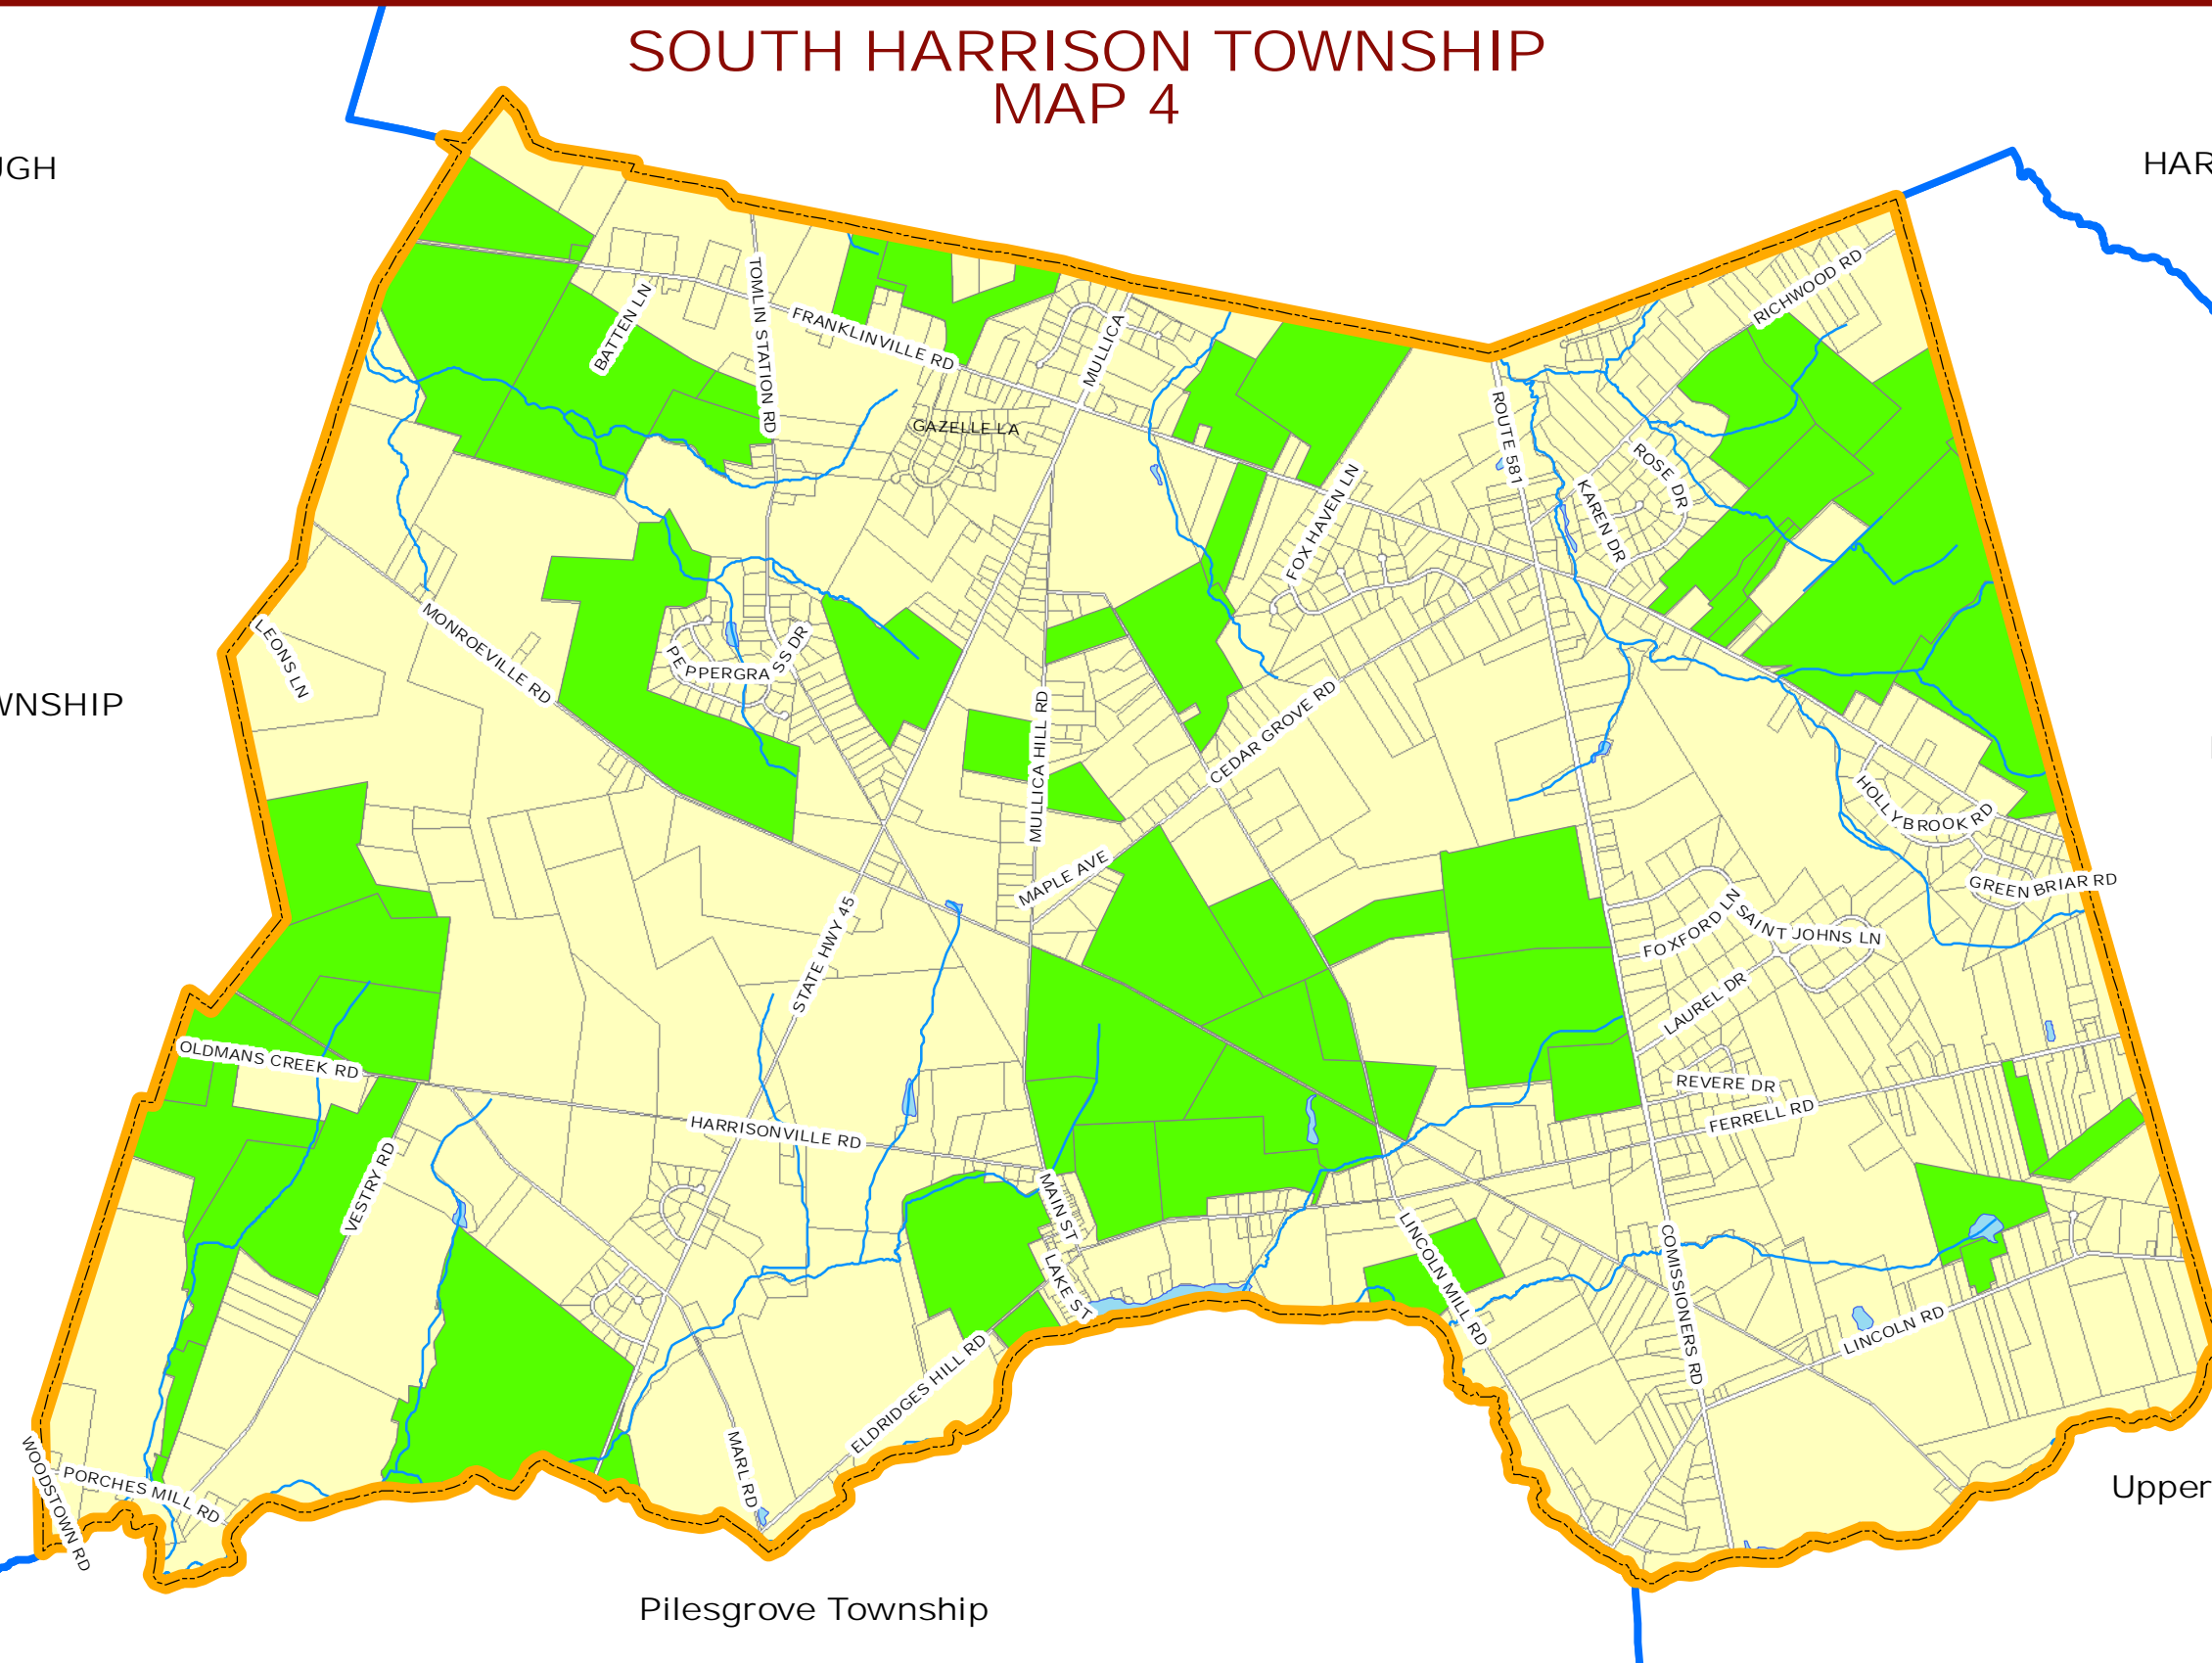

ROUGH

SOUTH HARRISON TOWNSHIP MAP 4

HARRISON TOWNSHIP

WOOLWICH TOWNSHIP

ELK TOWNSHIP

Upper Pittsgrove Township

Pilesgrove Township

BACH Associates, PC
ENGINEERS · ARCHITECTS · PLANNERS
304 White Horse Pike
Haddon Heights, New Jersey 08035
Tel: 856-546-8611
Fax: 856-546-8612
www.BachDesignGroup.com

South Harrison Township
Gloucester County, NJ

*This map was developed using NJDEP Geographic Information System digital Data, but this is a secondary product which has not been verified by the NJDEP and is not stat authorized.

Preserved Farmland Map
Sources:

Parcel Data: Gloucester County Planning Department

Scale: 1" = .5 mi

Date: May 7, 2008

Proj: SHT2008

Prepared By: Ryan Conklin

Preserved Farmland

Legend

- Municipal Boundary
- Streams
- Lakes
- Preserved Farmlands