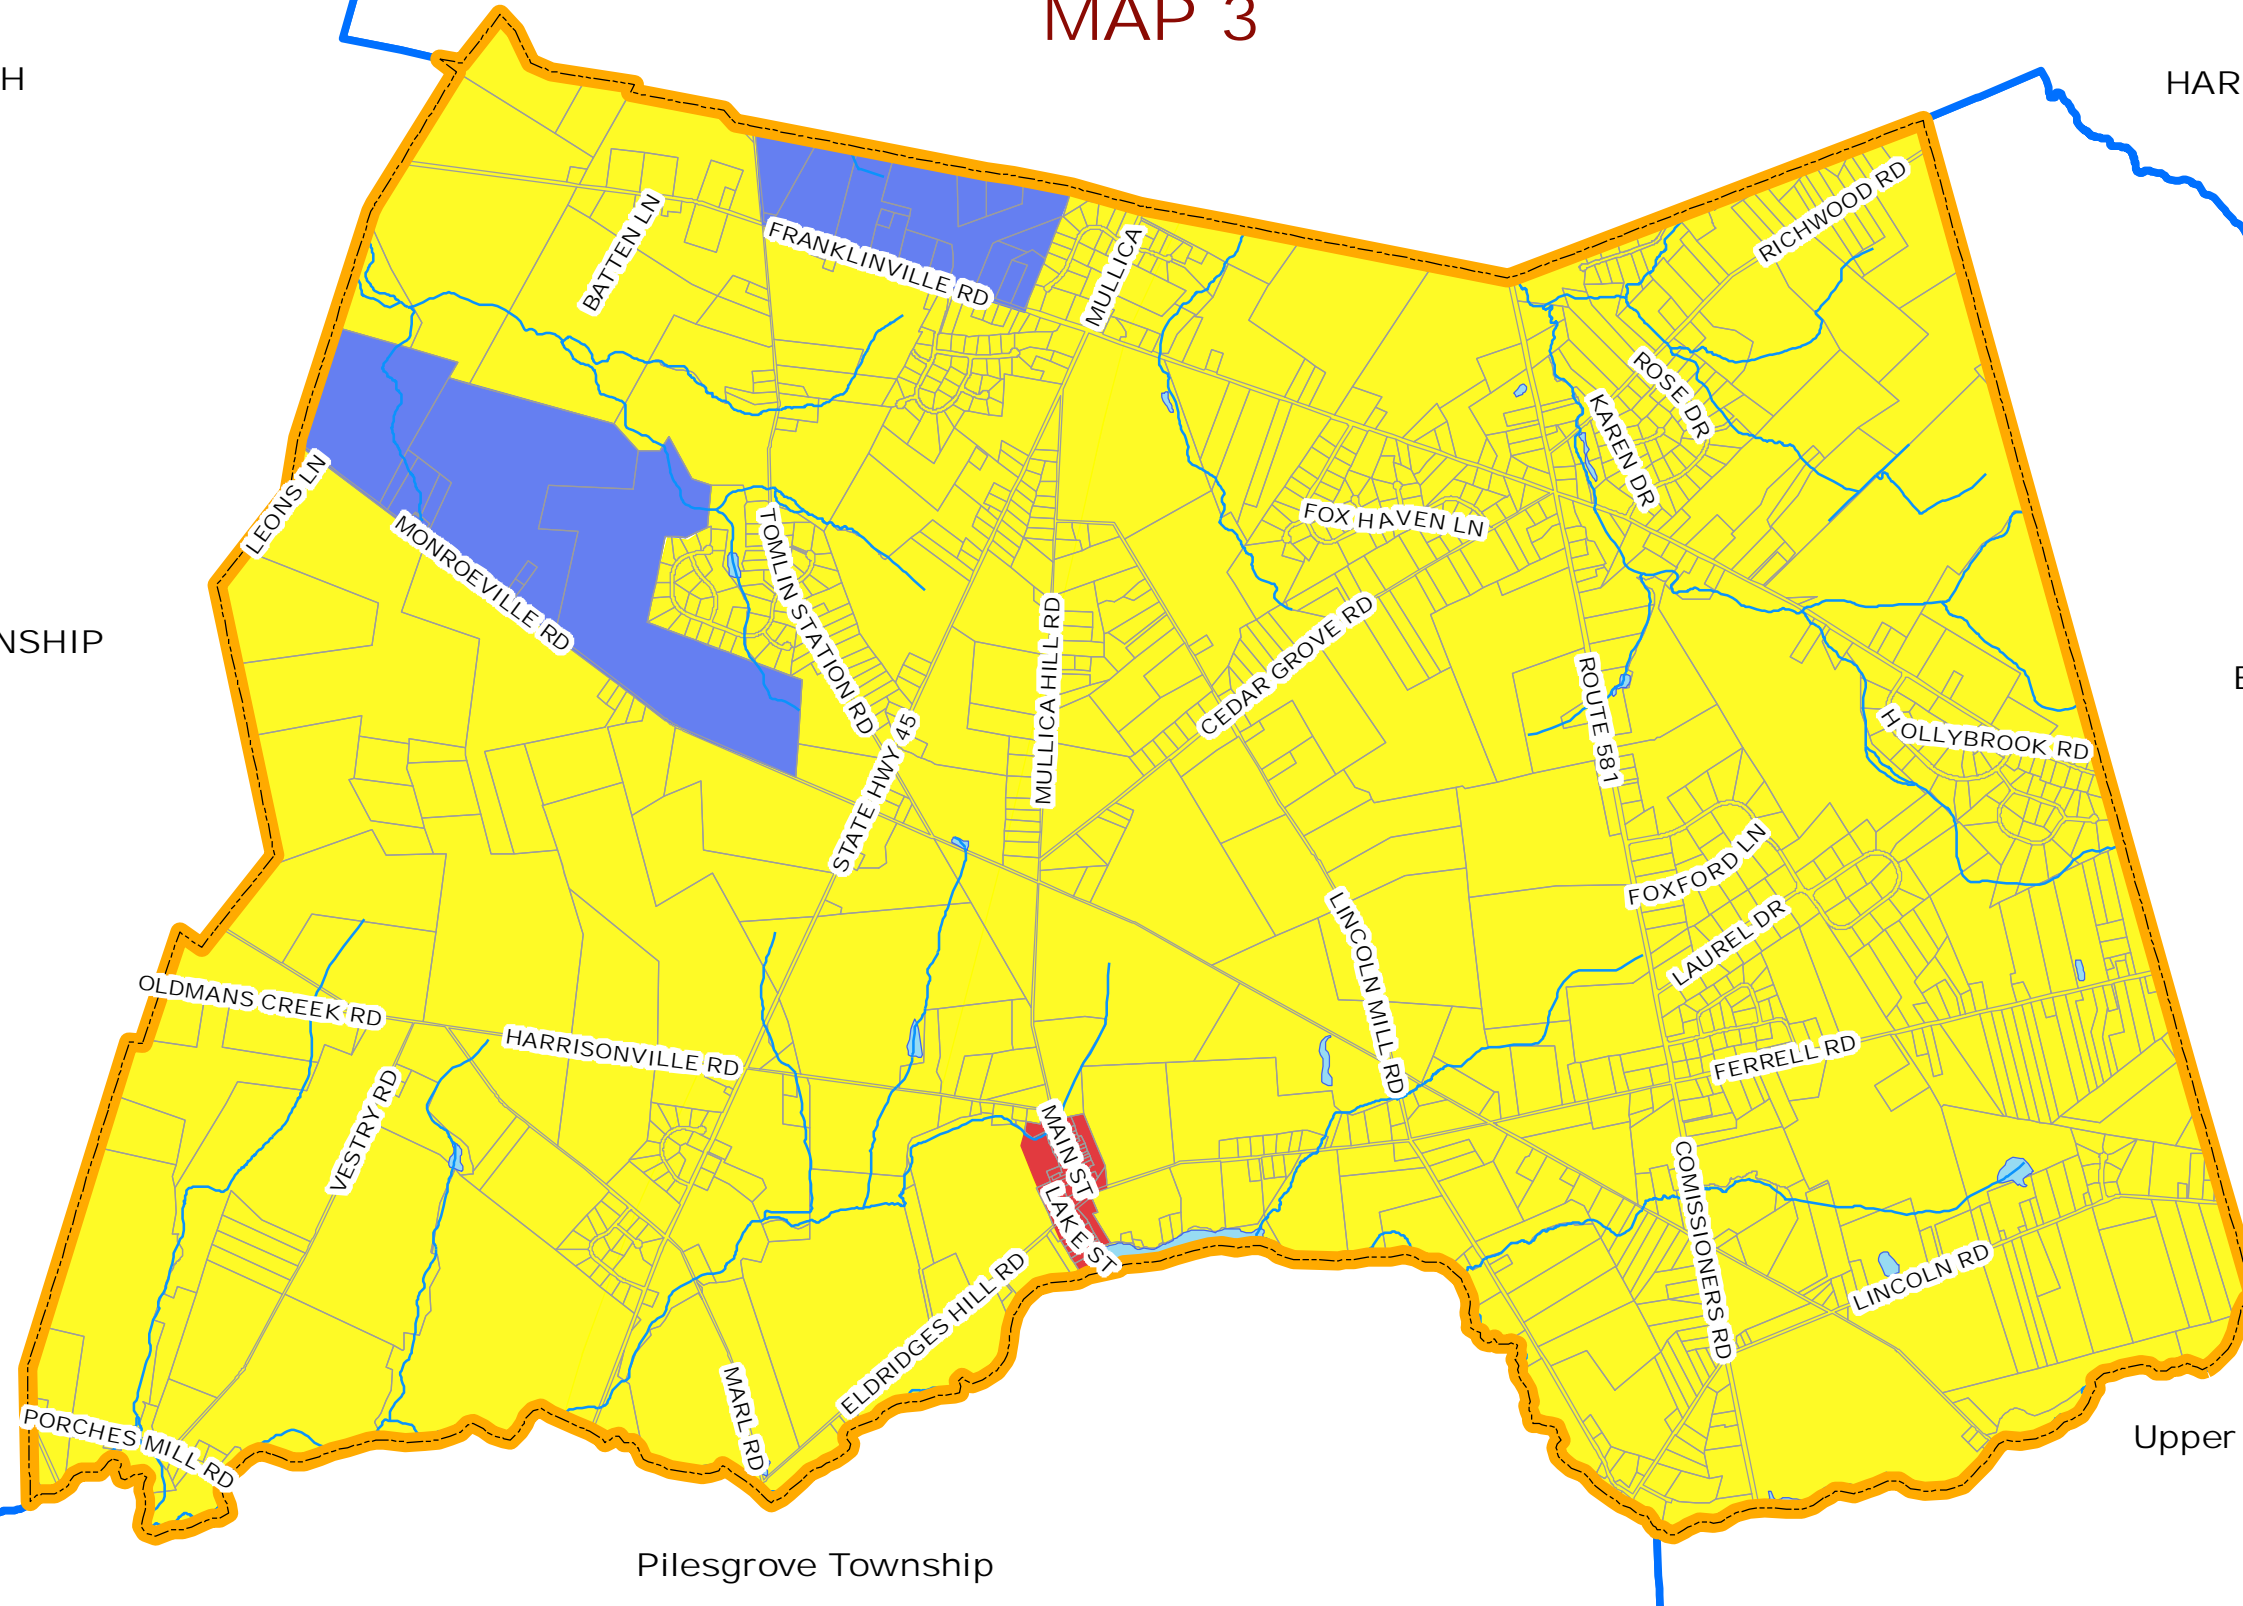

ROUGH

SOUTH HARRISON TOWNSHIP MAP 3

HARRISON TOWNSHIP

WOOLWICH TOWNSHIP

ELK TOWNSHIP

Upper Pittsgrove Township

Pilesgrove Township

BACH Associates, PC
ENGINEERS · ARCHITECTS · PLANNERS
304 White Horse Pike
Haddon Heights, New Jersey 08035
Tel: 856-546-8611
Fax: 856-546-8612
www.BachDesignGroup.com

South Harrison Township
Gloucester County, NJ

*This map was developed using NJDEP Geographic Information System digital Data, but this is a secondary product which has not been verified by the NJDEP and is not stat authorized.

Zoning Map Map

Sources:

Parcel Data: Gloucester County Planning Department

Scale: 1" = .5 mi

Date: May 7, 2008

Proj: SHT2008

Prepared By: Ryan Conklin

Existing Zoning

Legend

- Municipal Boundary
- Streams
- Lakes

ZONING

- AR- Agricultural Residential
- LI- Light Industrial
- NC1- Neighborhood Commercial

NO.	DATE	DESCRIPTION
1	1/12/2006	REV. STREET NAMES
2	5/15/2006	REMOVE ZONE MD
3	12/4/2007	ADDED ANNEXATION