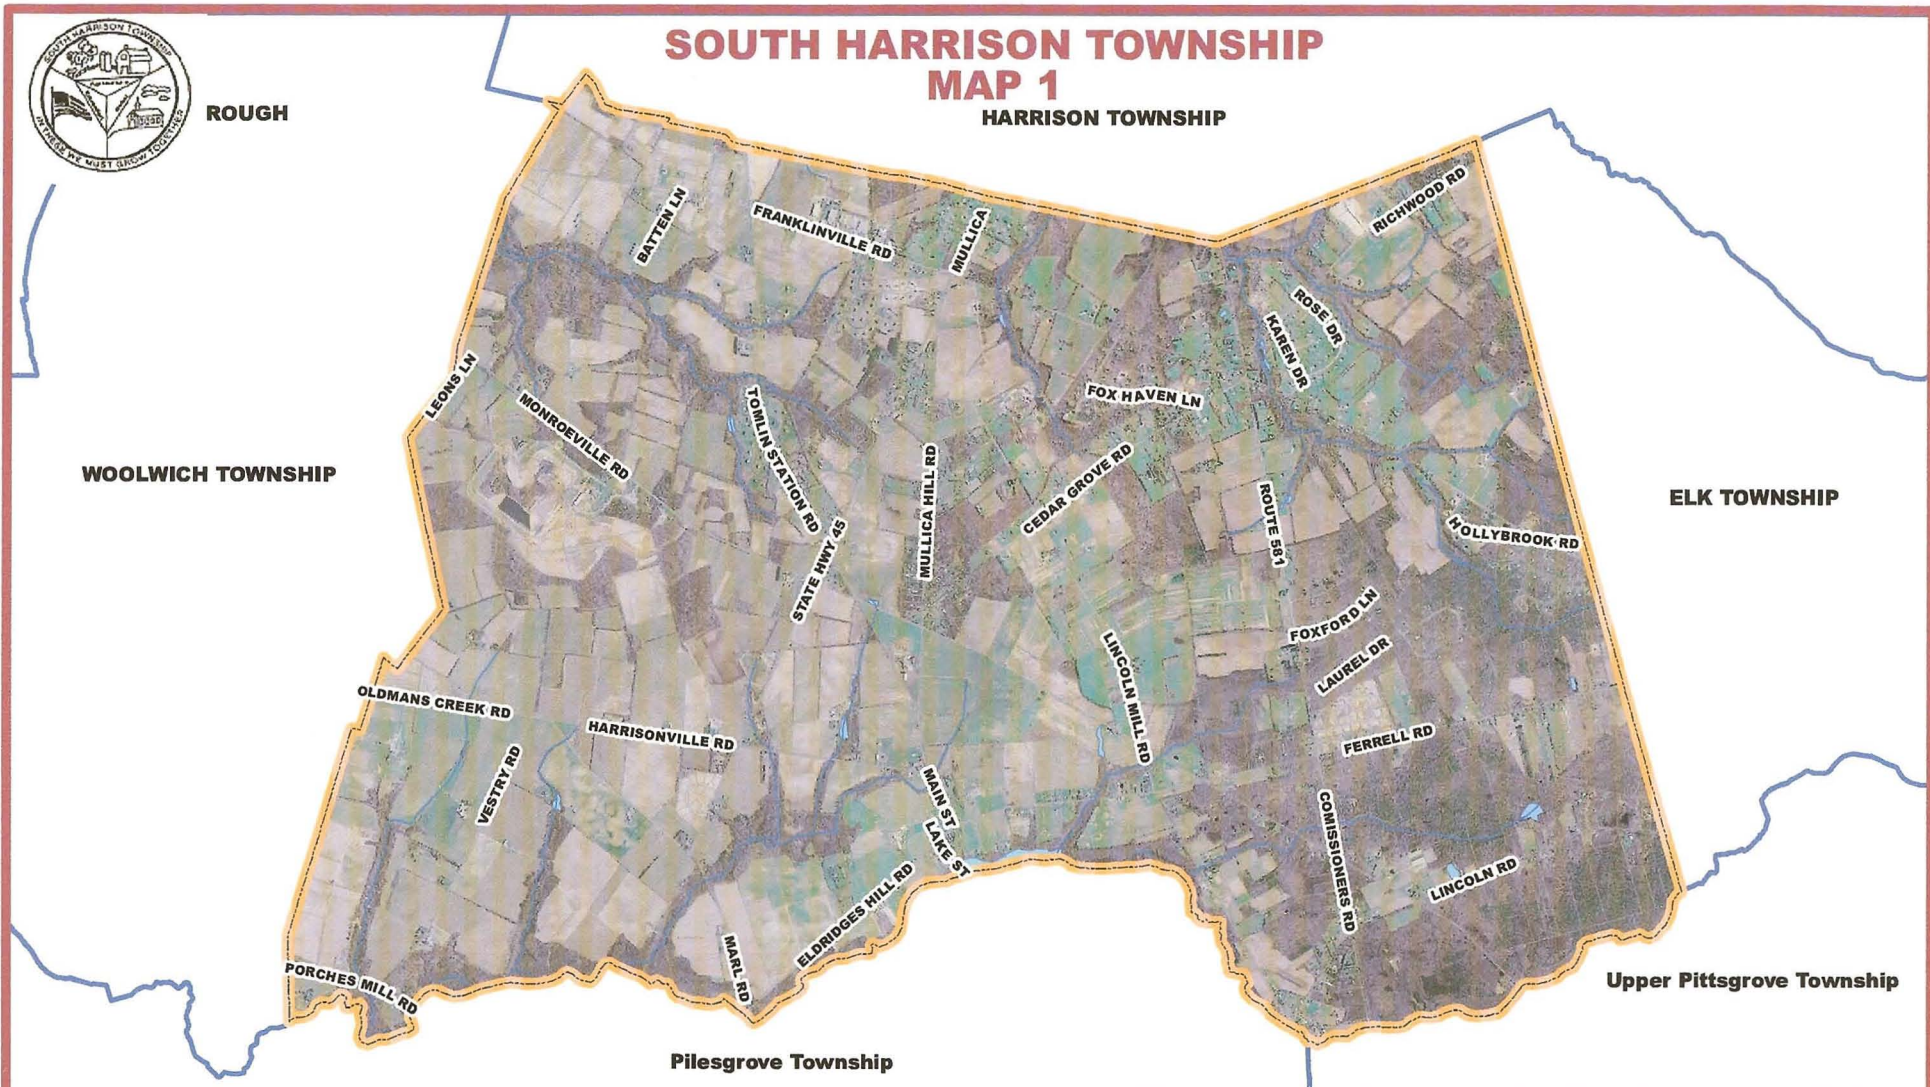

ROUGH

SOUTH HARRISON TOWNSHIP MAP 1

HARRISON TOWNSHIP

WOOLWICH TOWNSHIP

ELK TOWNSHIP

Upper Pittsgrove Township

Pilesgrove Township

South Harrison Township
Gloucester County, NJ

*This map was developed using NJDEP Geographic Information System digital Data, but this is a secondary product which has not been verified by the NJDEP and is not stat authorized.

Aerial Map	
Sources:	
Parcel Data: Gloucester County Planning Department	
DVRPC 2005 Aerial Imagery	
Scale: 1" = .5 mi	
Date: May 7, 2008	Proj: SHT2008
Prepared By: Ryan Conklin	

Aerial Map

1. **Legend**
2. Municipal Boundary
   - Streams
   - Lakes